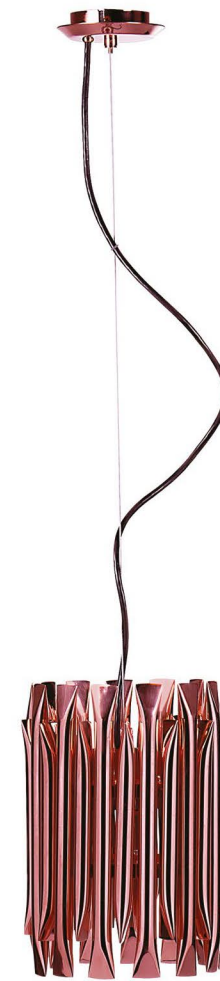

MATHENY CHANDELIER | SUSPENSION

Matheny is a unique chandelier, a new take on the mid-century classics. This luxurious chandelier can be used in a modern living room or dining room, guaranteed to capture the attention of your guests.

FAMILY PRODUCTS

MATHENY FLOOR | pag.105
 MATHENY TABLE | pag.140
 MATHENY XL WALL | pag.167
 MATHENY WALL | pag.172

STANDARD FINISHES

Body: Gold Plated

DIMENSIONS

Height: 29.5" | 75 cm
Diam.: 39.4" | 100 cm
Cord height: 39.4" | 100 cm (adjustable)

WEIGHT

Approx.: 80 kg | 176 lbs

BULBS:

42 x G9 LED bulbs, 4W Power, 3000K Colour Temperature, Non Dimmable (bulbs not included for North America)

MATHENY PENDANT | SUSPENSION

Matheny pendant makes a big statement in any room. It adds a chic touch to a kitchen island or dining area. In a hallway or over a bar, this pendant can be hung in multiples for a stylish effect.

FAMILY PRODUCTS

MATHENY FLOOR | pag.105
 MATHENY TABLE | pag.140
 MATHENY XL WALL | pag.167
 MATHENY WALL | pag.172

STANDARD FINISHES

Body: Copper Plated

DIMENSIONS

Height: 11.8" | 30 cm
Diam.: 7" | 18 cm
Pole height: 39.4" | 100 cm (adjustable)