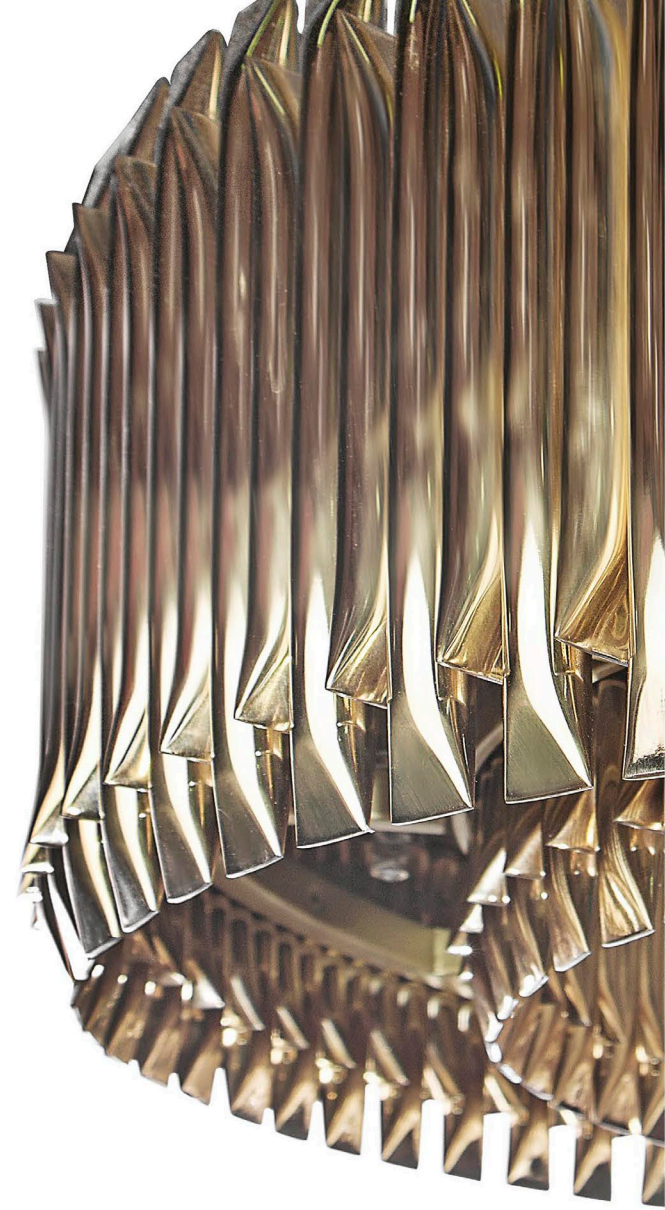

MATHENY CHANDELIER | SUSPENSION

Matheny is a unique chandelier, a new take on the mid-century classics. This luxurious chandelier can be used in a modern living room or dining room, guaranteed to capture the attention of your guests.

FAMILY PRODUCTS

MATHENY FLOOR | pag.105
 MATHENY TABLE | pag.140
 MATHENY XL WALL | pag.167
 MATHENY WALL | pag.172

STANDARD FINISHES

Body: Copper Plated

DIMENSIONS

Height: 11.8" | 30 cm
Diam.: 7" | 18 cm
Pole height: 39.4" | 100 cm (adjustable)

WEIGHT

Approx.: 4 kg | 8.8 lbs

BULBS:

6 x G9 LED bulbs, 4W Power, 3000K Colour Temperature, Non Dimmable (bulbs not included for North America)

MATHENY ROUND | SUSPENSION

Feel the true statement of luxury with this modern ceiling lamp. Matheny is a unique light, a new take on the mid-century classics. Its golden tubes reflect the sophistication of a timeless iconic lamp.