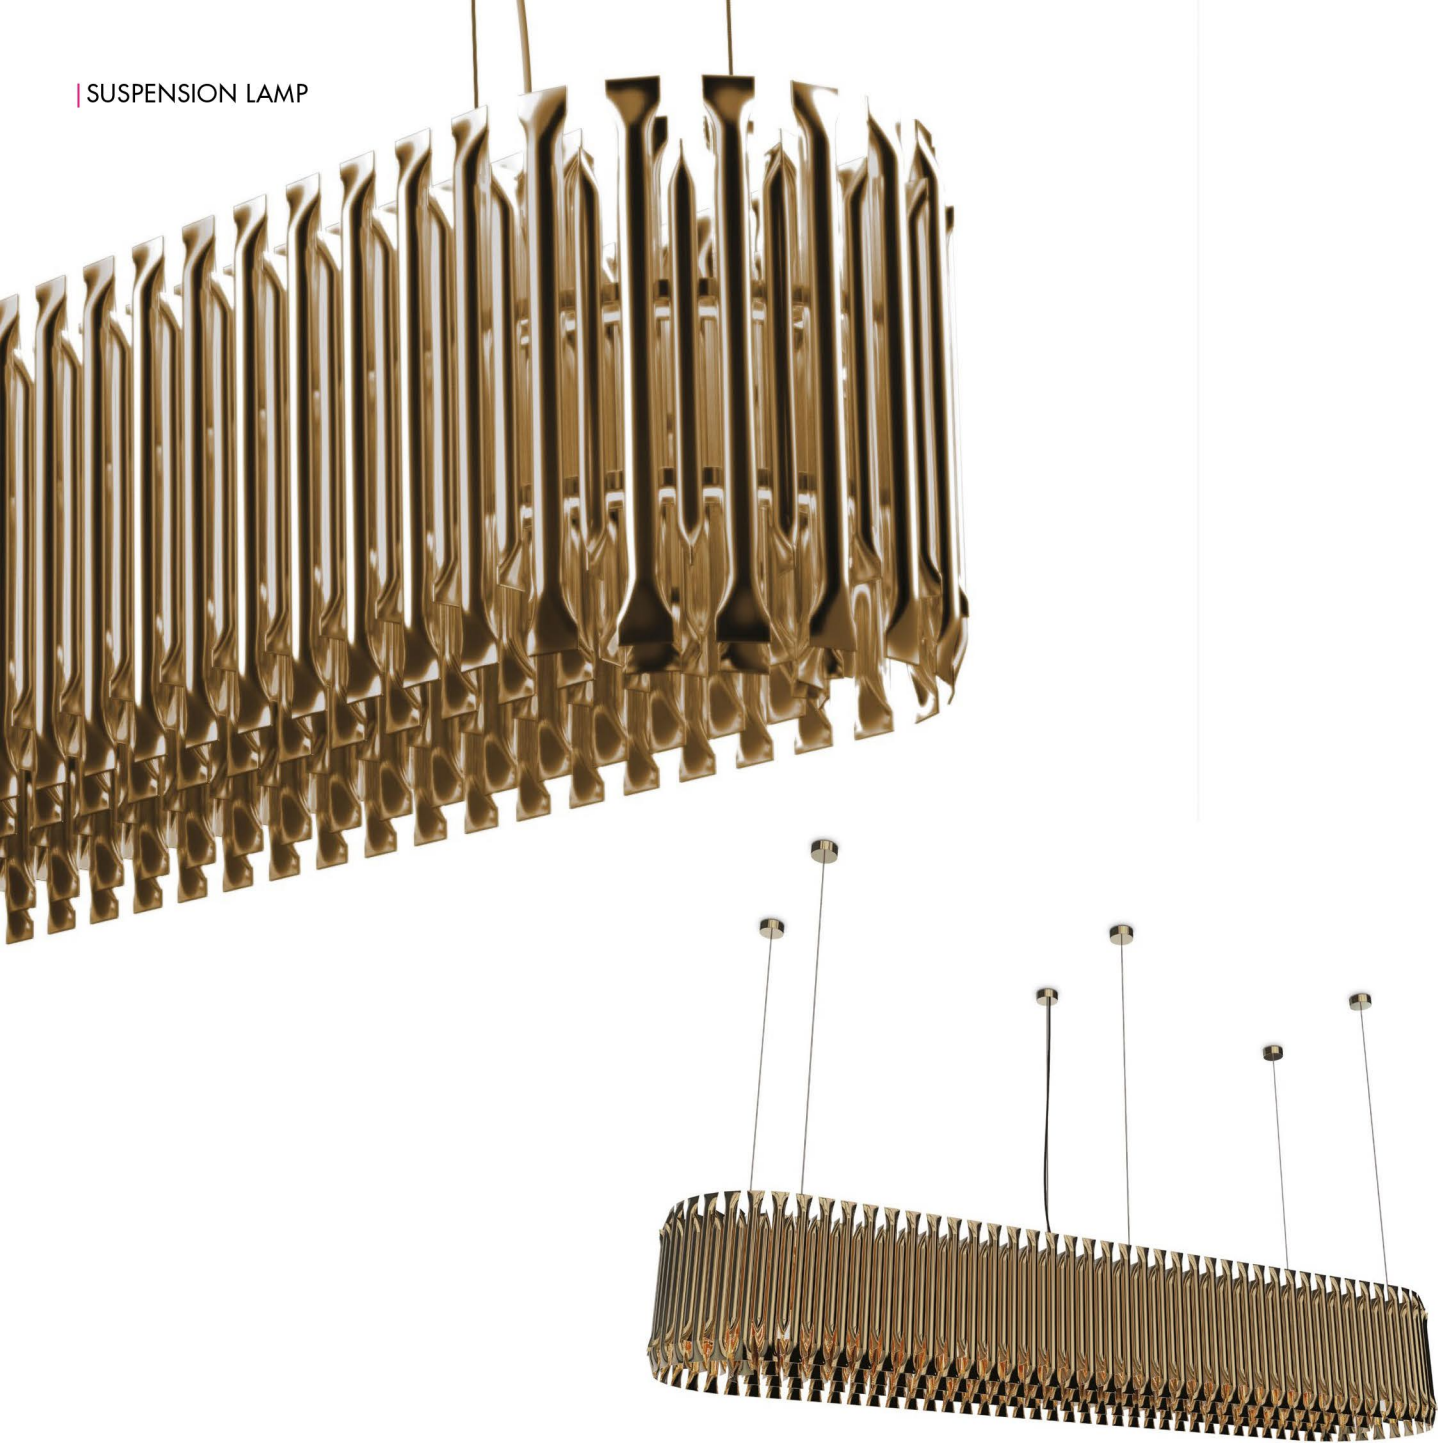

MATHENY CHANDELIER | SUSPENSION

Matheny is a unique chandelier, a new take on the mid-century classics. This luxurious chandelier can be used in a modern living room or dining room, guaranteed to capture the attention of your guests.

WEIGHT

Approx.: 4 kg | 8.8 lbs

BULBS:

6 x G9 LED bulbs, 4W Power, 3000K Colour Temperature, Non Dimmable (bulbs not included for North America)

MATHENY ROUND | SUSPENSION

Feel the true statement of luxury with this modern ceiling lamp. Matheny is a unique light, a new take on the mid-century classics. Its golden tubes reflect the sophistication of a timeless iconic lamp.

FAMILY PRODUCTS

MATHENY FLOOR | pag.105
 MATHENY TABLE | pag.140
 MATHENY XL WALL | pag.167
 MATHENY WALL | pag.172

STANDARD FINISHES

Body: Gold Plated

DIMENSIONS

Height: 11.8" | 30 cm
Diam.: 39.4" | 100 cm
Cord height: 39.4" | 100cm
 (adjustable)

WEIGHT

Approx.: 50 kg | 110 lbs

BULBS:

24x G9 LED bulbs, 4W Power,
 3000K Colour Temperature, Non
 Dimmable (bulbs not included for
 North America)

CONTRACT
COLLECTION

MATHENY SNOOKER | SUSPENSION

Matheny Snooker showcases DelightFULL's customization side at its best. With a unique shape, Matheny features a handmade quality, with various customization options to please even the most demanding styles.