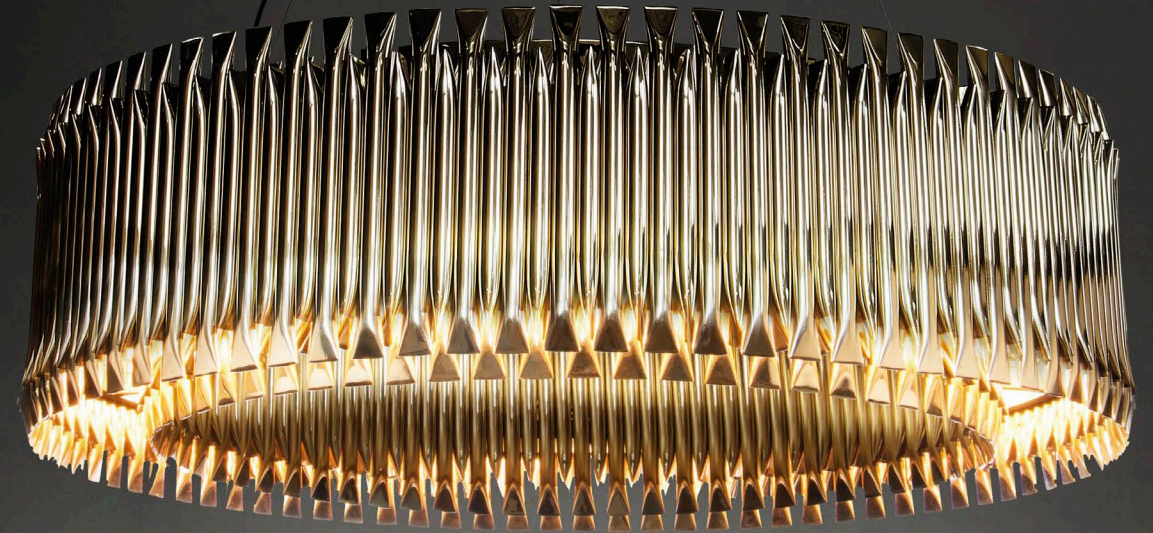

MATHENY CHANDELIER | SUSPENSION

Matheny is a unique chandelier, a new take on the mid-century classics. This luxurious chandelier can be used in a modern living room or dining room, guaranteed to capture the attention of your guests.

FAMILY PRODUCTS

MATHENY FLOOR | pag.105
 MATHENY TABLE | pag.140
 MATHENY XL WALL | pag.167
 MATHENY WALL | pag.172

STANDARD FINISHES

Body: Copper Plated

DIMENSIONS

Height: 11.8" | 30 cm
Diam.: 7" | 18 cm
Pole height: 39.4" | 100 cm (adjustable)

WEIGHT

Approx.: 4 kg | 8.8 lbs

BULBS:

6 x G9 LED bulbs, 4W Power, 3000K Colour Temperature, Non Dimmable (bulbs not included for North America)

MATHENY ROUND | SUSPENSION

Feel the true statement of luxury with this modern ceiling lamp. Matheny is a unique light, a new take on the mid-century classics. Its golden tubes reflect the sophistication of a timeless iconic lamp.